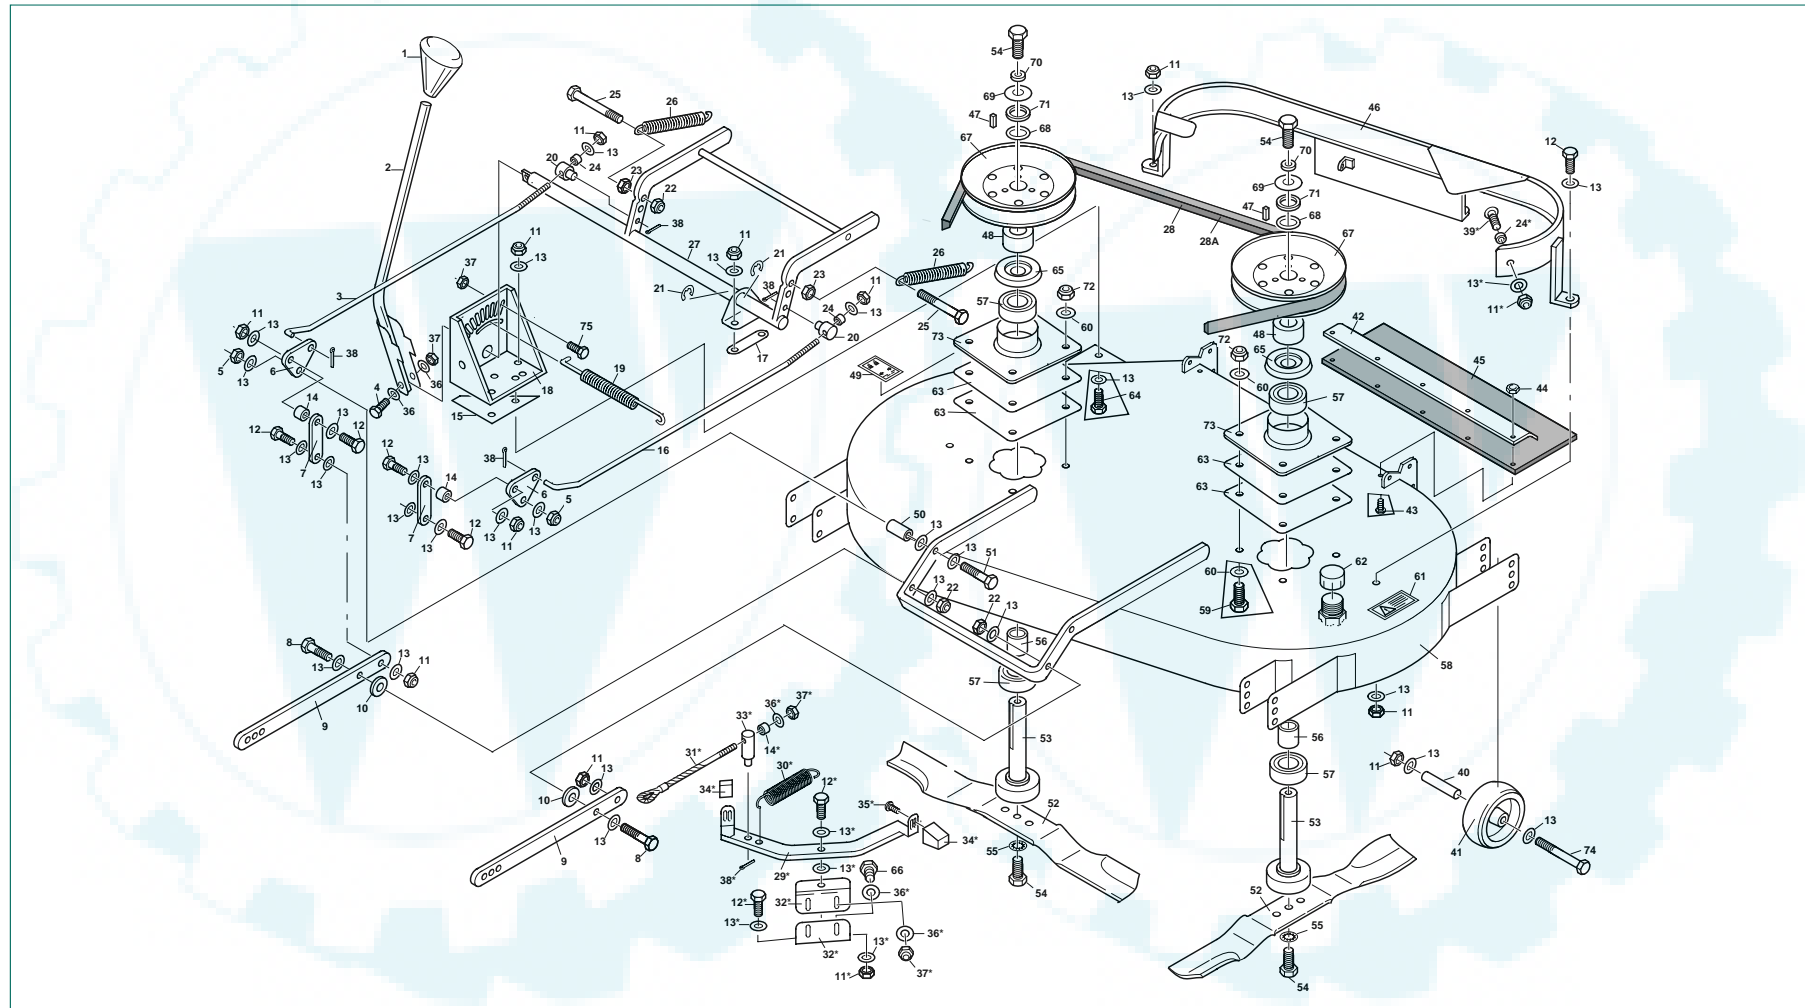

Westwood

36" (91cm) Cutter Deck

THE BEST OF BRITISH ENGINEERING